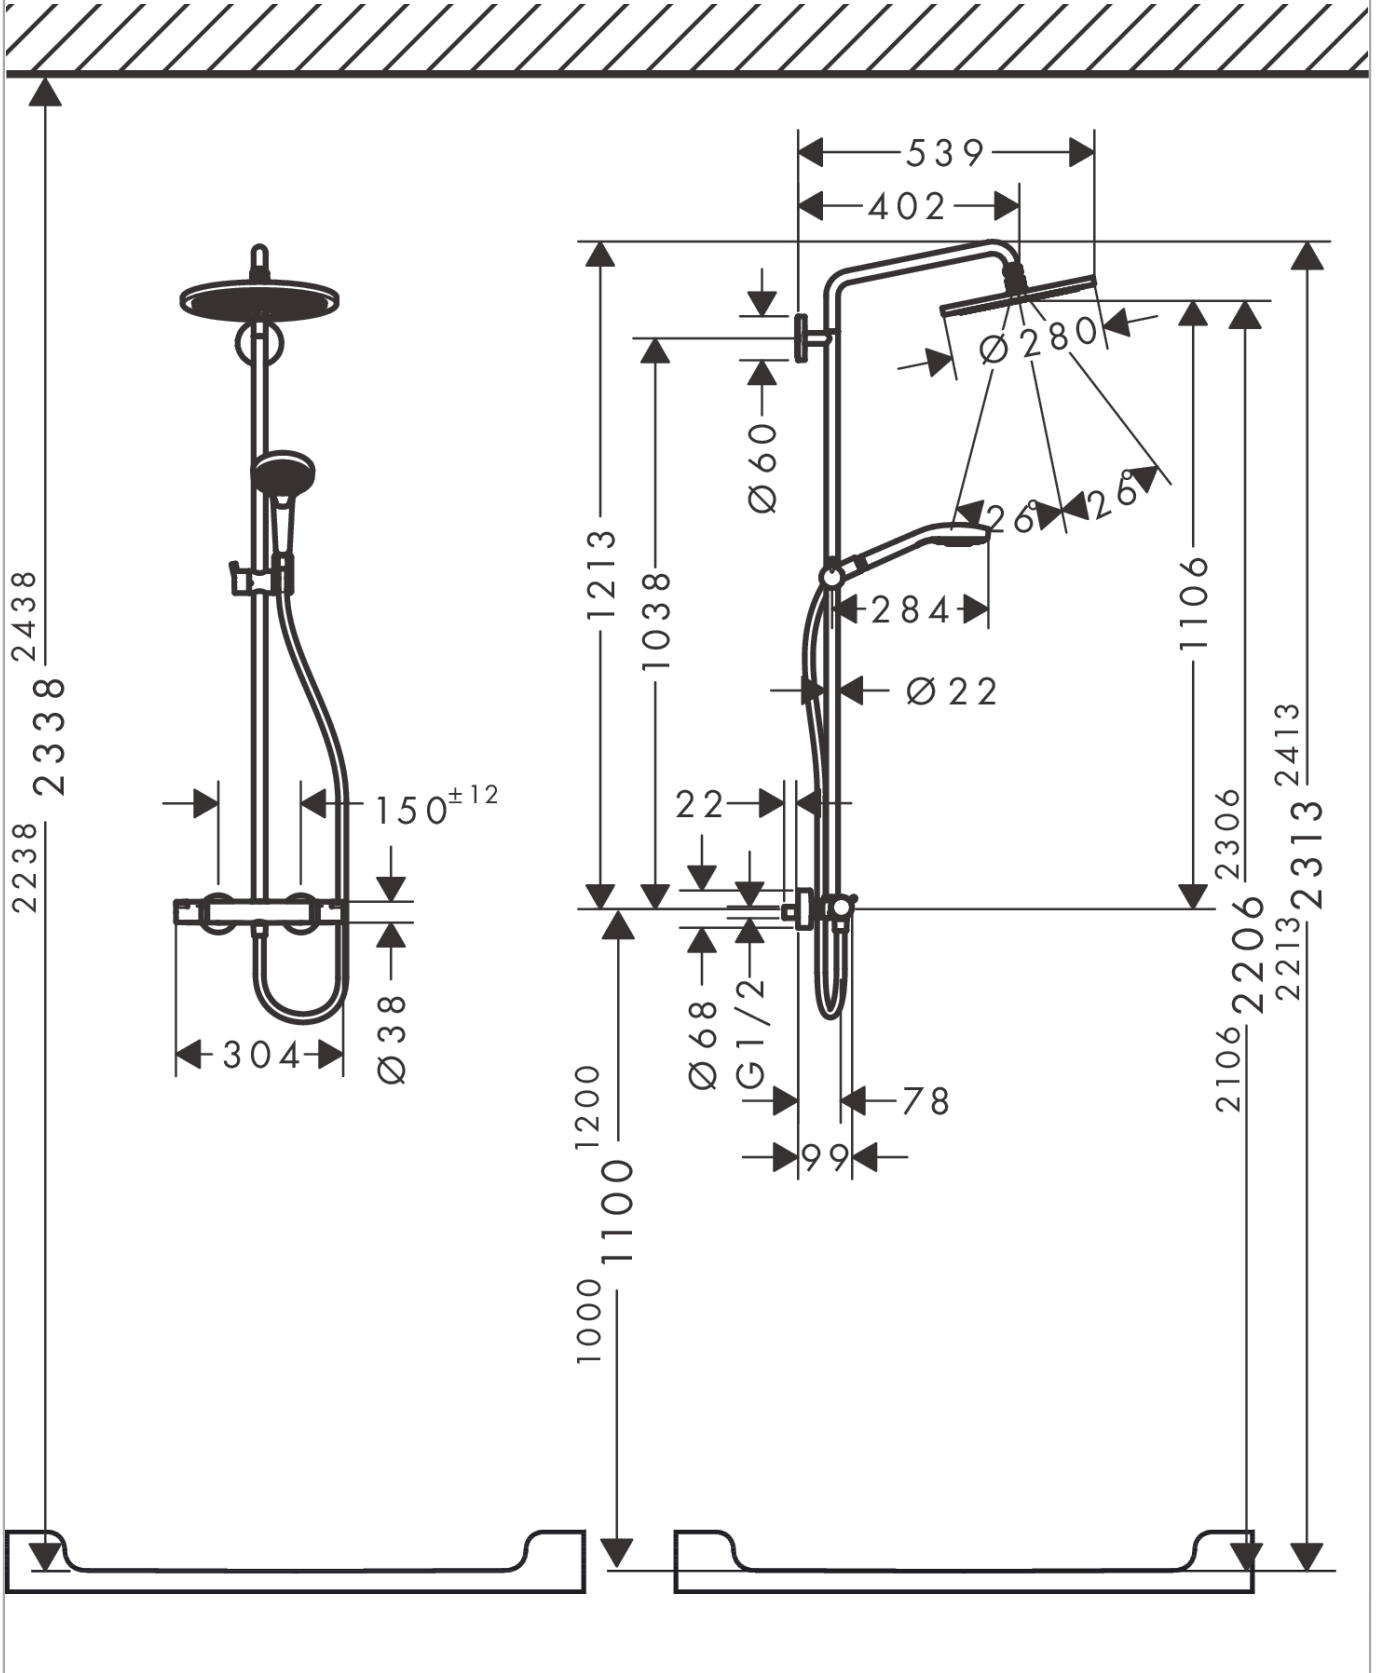

Croma Select S
Showerpipe 280 1jet EcoSmart 9 l/min with thermostat and hand shower Raindance Select S 120
3jet
Surfaces: **Polished Gold Optic**   Article Number: **26891990**

Installation examples