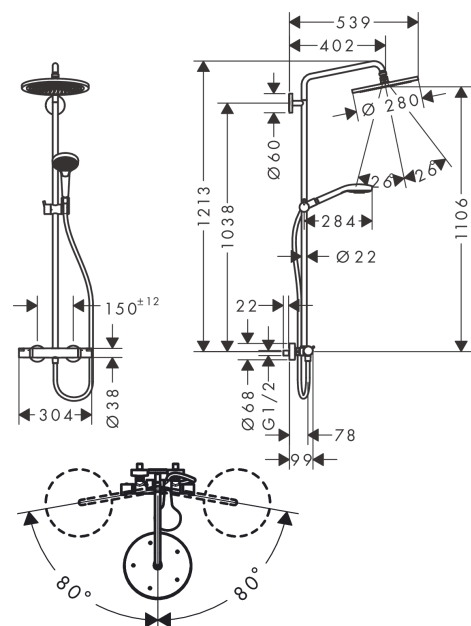

Scale drawing