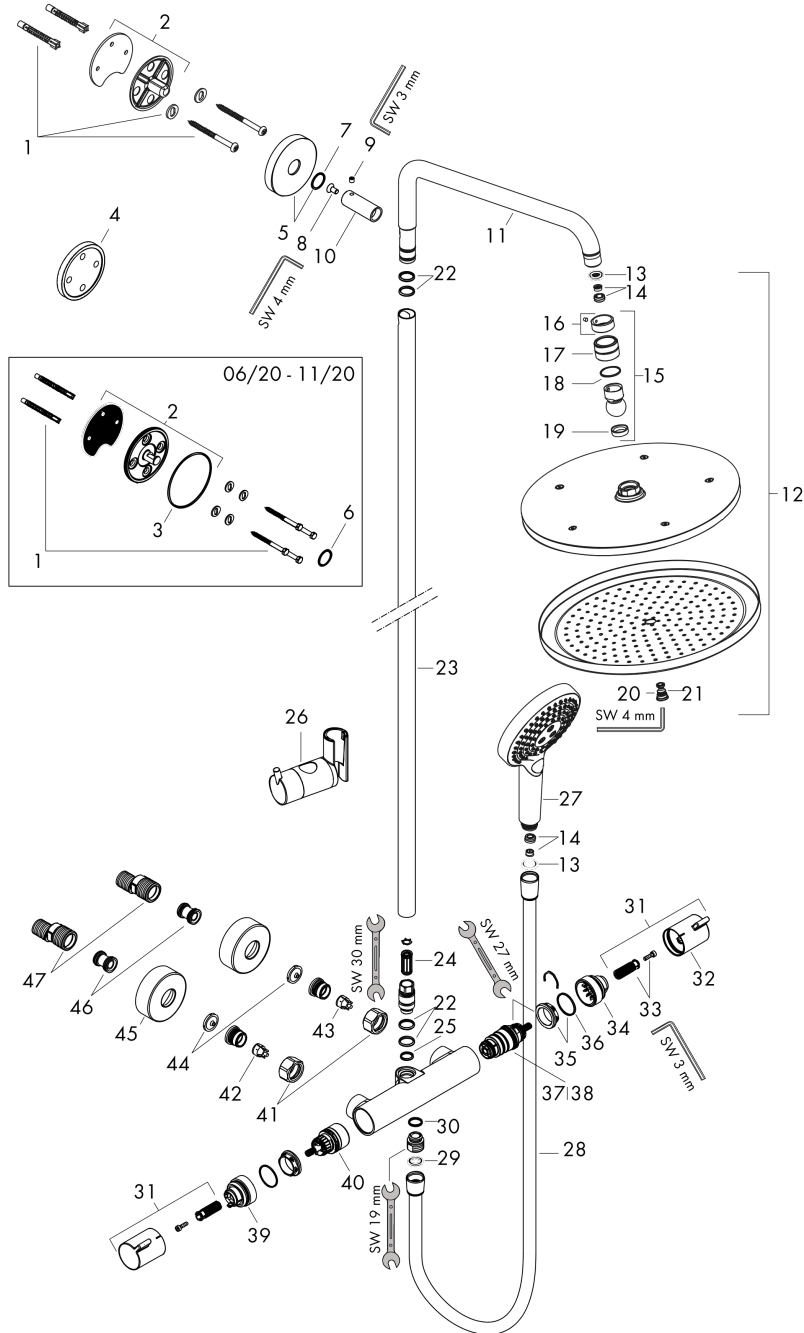

Croma Select S
Showerpipe 280 1jet EcoSmart 9 l/min with thermostat and hand shower Raindance Select S 120
3jet
Surfaces: **Polished Gold Optic**   Article Number: **26891990**

Exploded Drawing

Year of production: >06/20

Croma Select S
Showerpipe 280 1jet EcoSmart 9 l/min with thermostat and hand shower Raindance Select S 120
3jet
Surfaces: **Polished Gold Optic** Article Number: **26891990**

Spare part list

Year of production: >06/20

Pos.	Description	Article Number	Price	PU
1	mounting set	98716000	-	1
2	wall flange	95688000	-	1
3	O-Ring 50x2	98187000	-	1
4	tile-matching-disk 7 mm	95239990	-	1
5	escutcheon Ø 60 mm	95692990	-	1
6	O-ring 20x2	98165000	-	1
7	O-ring 20x2,5	92602000	-	1
8	screw	92137000	-	1
9	hollow set screw M6x5	98447000	-	1
10	sleeve	92166990	-	1
11	shower arm	95985990	-	1
12	head shower	26221990	-	1
13	filter packing	94246000	-	1
14	flow limiter (9 l/min)	95659000	-	1
15	ball joint	98941990	-	1
16	lock washer	98942990	-	1
17	nut	97958990	-	1
18	lever collar	97536000	-	1
19	seal	97606000	-	1
20	air jet (Eco)	95795990	-	1
21	O-ring 7x2	98419000	-	1
22	O-ring 15x2,5	98131000	-	1
23	pipe 1030 mm	95915990	-	1
24	noise reduction	95009000	-	1
25	O-ring 12x2,25	98382000	-	1
26	support, assy	97651990	-	1
27	handshower	26531990	-	1
28	shower hose Isiflex'B 1,60 m	28276990	-	1
29	seal	98058000	-	1
30	O-ring 14x2	98129000	-	1
31	handle	95836990	-	1
32	pushbutton	92848990	-	1
33	handle fixing set	95843000	-	1
34	safety set	95839000	-	1
35	nut	98913000	-	1
36	O-ring 26x1,5	98390000	-	1
37	thermostat cartridge	98282000	-	1
38	cartridge for exchanged connections	92373000	-	1
39	stop ring for flow control	95927000	-	1
40	shut off unit with selector	98283000	-	1
41	set of nuts	96157990	-	1