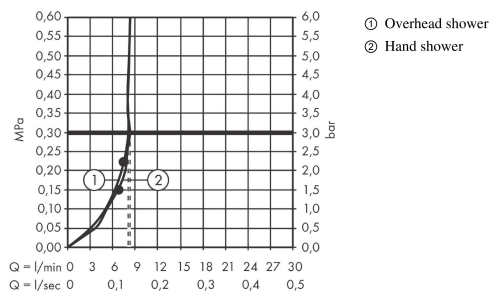

Croma Select S
Showerpipe 280 1jet EcoSmart 9 l/min with thermostat and hand shower Raindance Select S 120
3jet
Surfaces: **Polished Gold Optic**   Article Number: **26891990**

Flowchart